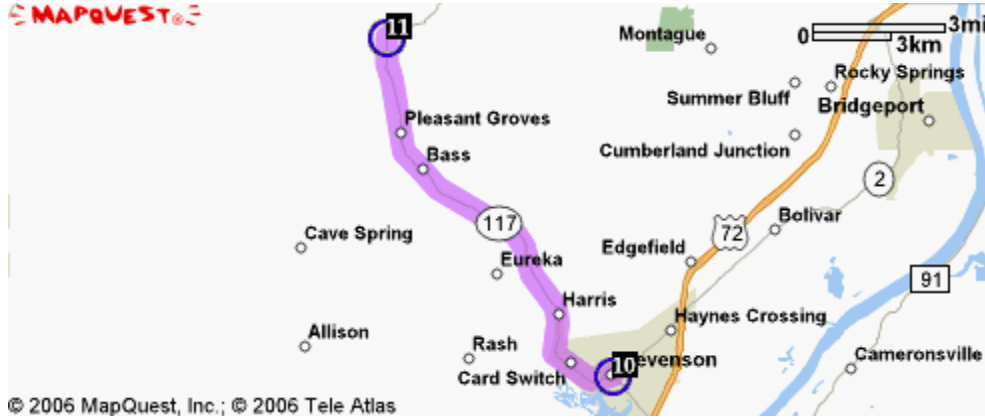

**Directions**

**Distance**

**Total Est. Time:** 1 hour, 21 minutes      **Total Est. Distance:** 58.01 miles

 **1:** Start out going WEST on W MARTIN LUTHER KING BLVD / US-11 / TN-2 toward BROAD ST. Continue to follow W MARTIN LUTHER KING BLVD.      0.3 miles

1.8 miles

**9:** Turn RIGHT onto KENTUCKY ST / AL-117.

0.1 miles

**10:** Turn LEFT onto W MAIN ST / AL-117. Continue to follow AL-117.

10.0 miles

**11:** Turn SLIGHT LEFT onto CR-56 (Crossing into TENNESSEE).

2.1 miles

**12:** CR-56 becomes SINKING COVE RD.

0.7 miles

**13:** End at **738 Sinking Cove Rd**  
Sherwood, TN 37376-2131, US

**Total Est. Time:** 1 hour, 21 minutes

**Total Est. Distance:** 58.01 miles

**Start:**  
Chattanooga, TN US

**End:**  
738 Sinking Cove Rd  
Sherwood, TN 37376-2131, US

All rights reserved. Use Subject to License/Copyright  
These directions are informational only. No representation is made or warranty given as to their content, road conditions or route usability or expeditiousness. User assumes all risk of use. MapQuest and its suppliers assume no responsibility for any loss or delay resulting from such use.