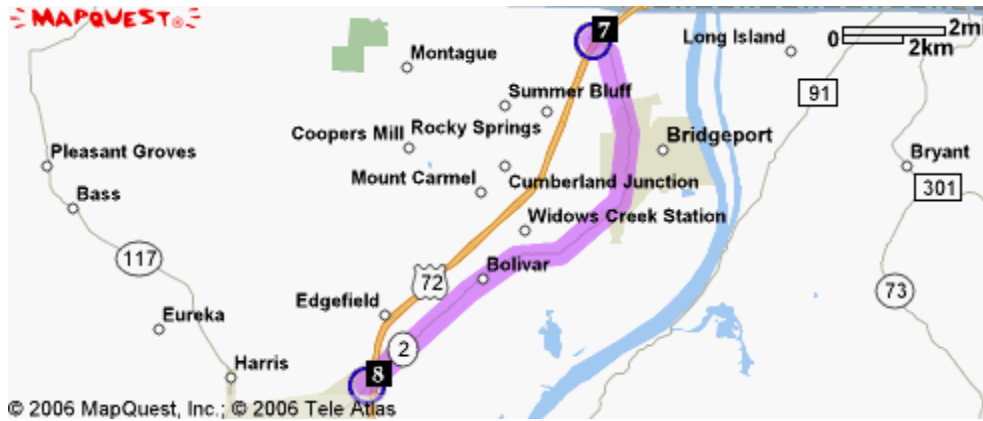

 **2:** Merge onto US-27 S.      1.0 miles

 **3:** Merge onto I-24 W toward NASHVILLE / BIRMINGHAM (Passing through GEORGIA- then crossing into TENNESSEE).      26.7 miles

 **4:** Take the US-72 exit- EXIT 152- toward US-41 / KIMBALL / US-64 / S PITTSBURG.      0.1 miles

**5:** Merge onto US-72 W toward S PITTSBURG / RUSSELL CAVE NATL MONUMENT (Crossing into ALABAMA).

5.1 miles

**6:** Take the AL-277 ramp.

0.4 miles

**7:** Turn LEFT onto AL-277.

9.2 miles

**8:** AL-277 becomes 2ND ST.

1.8 miles

**9:** Turn RIGHT onto KENTUCKY ST / AL-117.

0.1 miles

**10:** Turn LEFT onto W MAIN ST / AL-117. Continue to follow AL-117.

10.0 miles

**11:** Turn SLIGHT LEFT onto CR-56 (Crossing into TENNESSEE).

2.1 miles

**12:** CR-56 becomes SINKING COVE RD.

0.7 miles

**13:** End at **738 Sinking Cove Rd**  
Sherwood, TN 37376-2131, US

**Total Est. Time:** 1 hour, 21 minutes

**Total Est. Distance:** 58.01 miles

**Start:**  
Chattanooga, TN US