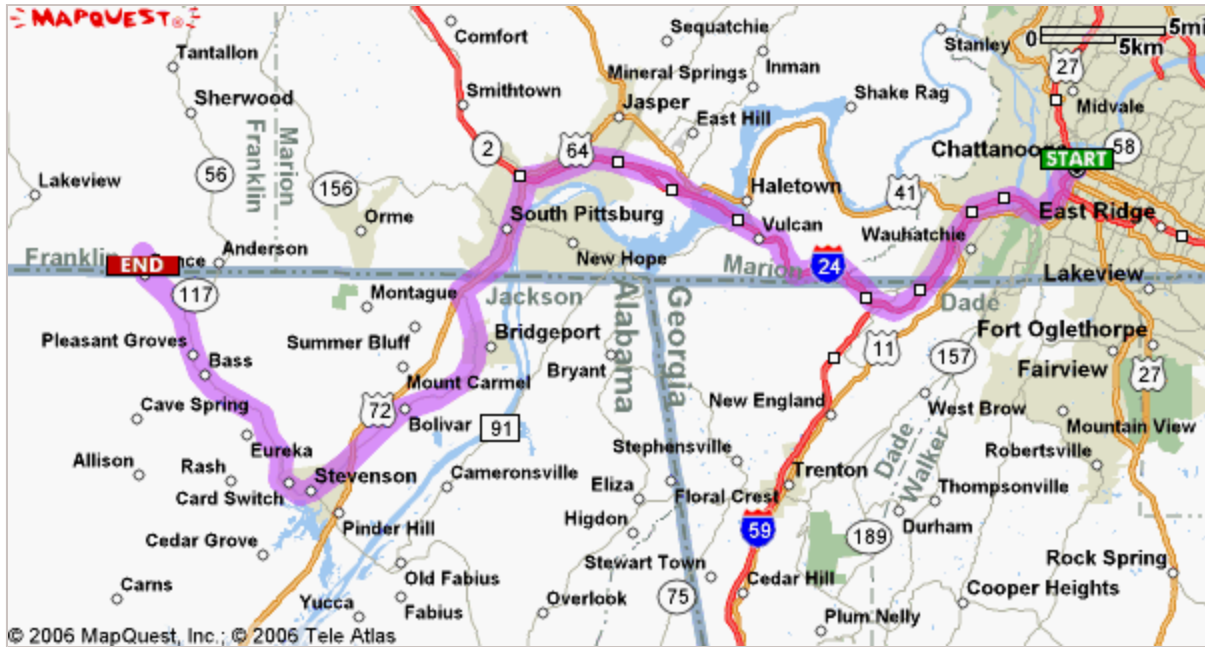

**Directions**

**Distance**

**Total Est. Time:** 1 hour, 21 minutes      **Total Est. Distance:** 58.01 miles

 **1:** Start out going WEST on W MARTIN LUTHER KING BLVD / US-11 / TN-2 toward BROAD ST. Continue to follow W MARTIN LUTHER KING BLVD.      0.3 miles

 **2:** Merge onto US-27 S.      1.0 miles

 **3:** Merge onto I-24 W toward NASHVILLE / BIRMINGHAM (Passing through GEORGIA- then crossing into TENNESSEE).      26.7 miles

 **4:** Take the US-72 exit- EXIT 152- toward US-41 / KIMBALL / US-64 / S PITTSBURG.      0.1 miles

1.8 miles

**9:** Turn RIGHT onto KENTUCKY ST / AL-117.

0.1 miles

**10:** Turn LEFT onto W MAIN ST / AL-117. Continue to follow AL-117.

10.0 miles

**11:** Turn SLIGHT LEFT onto CR-56 (Crossing into TENNESSEE).

2.1 miles

**12:** CR-56 becomes SINKING COVE RD.

0.7 miles

**13:** End at **738 Sinking Cove Rd**  
Sherwood, TN 37376-2131, US

**Total Est. Time:** 1 hour, 21 minutes

**Total Est. Distance:** 58.01 miles

**Start:**  
Chattanooga, TN US