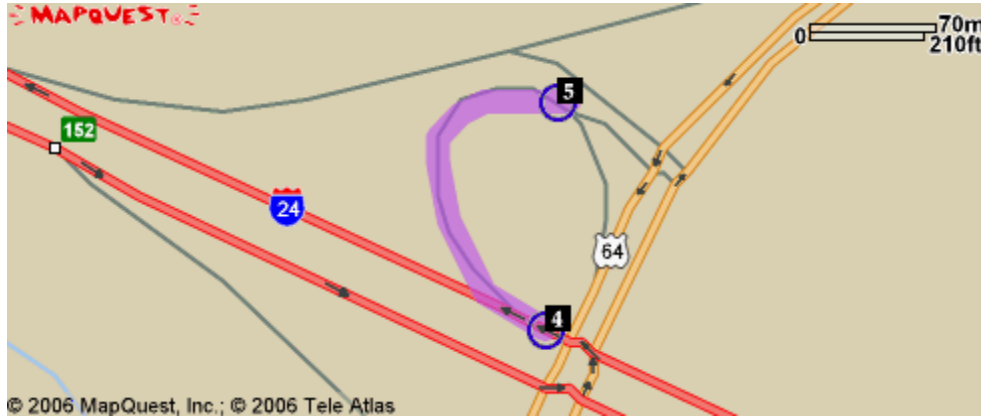

**Directions**

**Distance**

**Total Est. Time:** 1 hour, 21 minutes      **Total Est. Distance:** 58.01 miles

 **1:** Start out going WEST on W MARTIN LUTHER KING BLVD / US-11 / TN-2 toward BROAD ST. Continue to follow W MARTIN LUTHER KING BLVD.      0.3 miles

 **2:** Merge onto US-27 S.      1.0 miles

 **3:** Merge onto I-24 W toward NASHVILLE / BIRMINGHAM (Passing through GEORGIA- then crossing into TENNESSEE).      26.7 miles

 **4:** Take the US-72 exit- EXIT 152- toward US-41 / KIMBALL / US-64 / S PITTSBURG.      0.1 miles

1.8 miles

**9:** Turn RIGHT onto KENTUCKY ST / AL-117.

0.1 miles

**10:** Turn LEFT onto W MAIN ST / AL-117. Continue to follow AL-117.

10.0 miles

**11:** Turn SLIGHT LEFT onto CR-56 (Crossing into TENNESSEE).

2.1 miles

**12:** CR-56 becomes SINKING COVE RD.

0.7 miles

**13:** End at **738 Sinking Cove Rd**  
Sherwood, TN 37376-2131, US

**Total Est. Time:** 1 hour, 21 minutes

**Total Est. Distance:** 58.01 miles

**Start:**  
Chattanooga, TN US